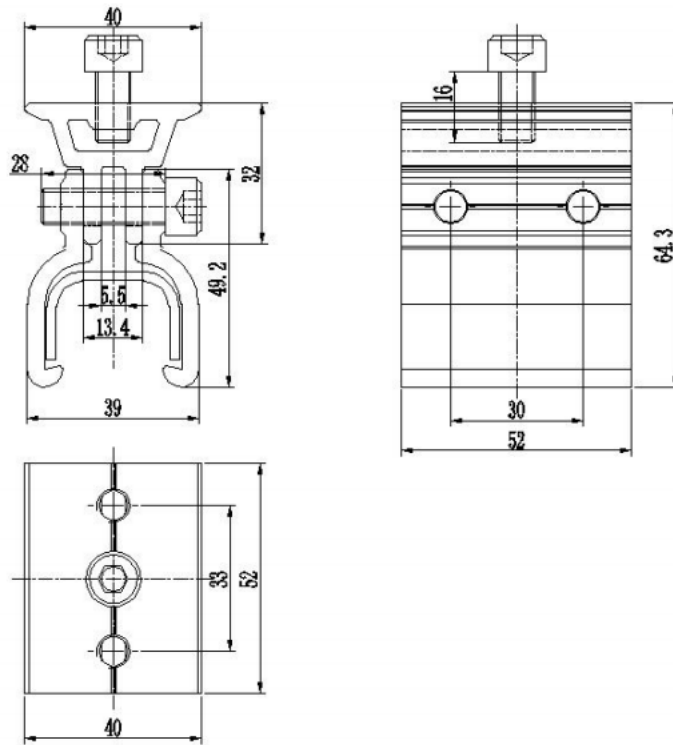

Name	NOVA Full size Kiplok Bracket (406&700)
Article#	NOVA-TRB-C08
Weight(g)	414
Material	AL6005-T5
Finish	Silver
Packing	10PCS
Pallet size(mm)	260×205×180

Name	NOVA MINI Kiplok Interface Bracket(406&700)
Article#	NOVA-TRB-C12
Weight(g)	190
Material	AL6005-T5
Finish	Silver
Packing	170PCS
Carton size(mm)	540x220x200

Name	NOVA Trapezoidal Bracket
Article#	NOVA-TRB-B06
Weight(g)	112
Material	AL6005-T5
Finish	Silver
Packing	160PCS
Carton size(mm)	500*175*275

Name	NOVA LONGLINE Interface Bracket
Article#	NOVA-TRB-C16
Weight(g)	191
Material	AL6005-T5
Finish	Silver
Packing	130PCS
Carton size(mm)	540x212x176