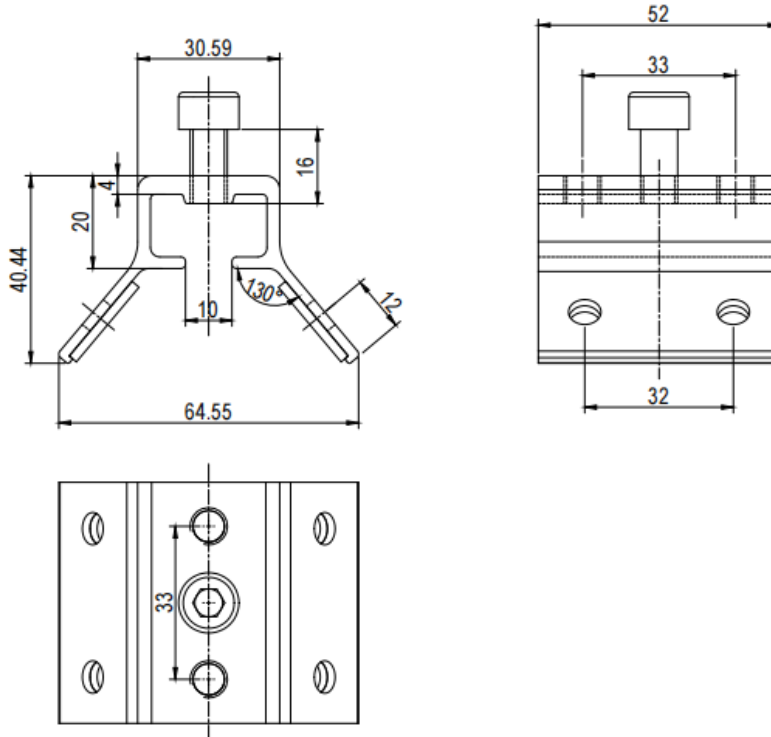

Name	NOVA Full size Kiplok Bracket (406&700)
Article#	NOVA-TRB-C08
Weight(g)	414
Material	AL6005-T5
Finish	Silver
Packing	10PCS
Pallet size(mm)	260×205×180

Name	NOVA MINI Kiplok Interface Bracket(406&700)
Article#	NOVA-TRB-C12
Weight(g)	190
Material	AL6005-T5
Finish	Silver
Packing	170PCS
Carton size(mm)	540x220x200

Name	NOVA Trapezoidal Bracket
Article#	NOVA-TRB-B06
Weight(g)	112
Material	AL6005-T5
Finish	Silver
Packing	160PCS
Carton size(mm)	500*175*275

Name	NOVA LONGLINE Interface Bracket
Article#	NOVA-TRB-C16
Weight(g)	191
Material	AL6005-T5
Finish	Silver
Packing	130PCS
Carton size(mm)	540x212x176