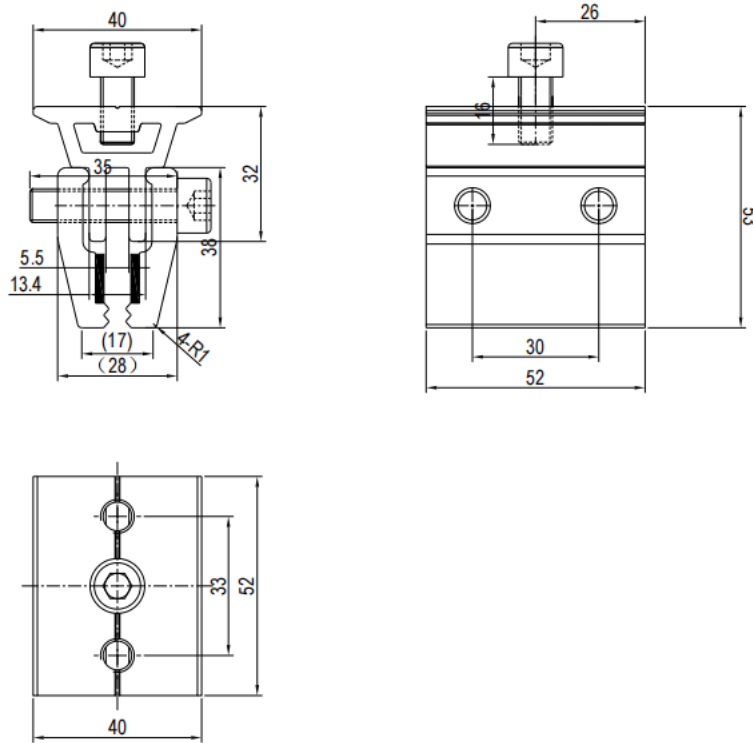

Name	NOVA Full size Kiplok Bracket (406&700)
Article#	NOVA-TRB-C08
Weight(g)	414
Material	AL6005-T5
Finish	Silver
Packing	10PCS
Pallet size(mm)	260×205×180

Name	NOVA MINI Kiplok Interface Bracket(406&700)
Article#	NOVA-TRB-C12
Weight(g)	190
Material	AL6005-T5
Finish	Silver
Packing	170PCS
Carton size(mm)	540x220x200

Name	NOVA Trapezoidal Bracket
Article#	NOVA-TRB-B06
Weight(g)	112
Material	AL6005-T5
Finish	Silver
Packing	160PCS
Carton size(mm)	500*175*275

Name	NOVA LONGLINE Interface Bracket
Article#	NOVA-TRB-C16
Weight(g)	191
Material	AL6005-T5
Finish	Silver
Packing	130PCS
Carton size(mm)	540x212x176